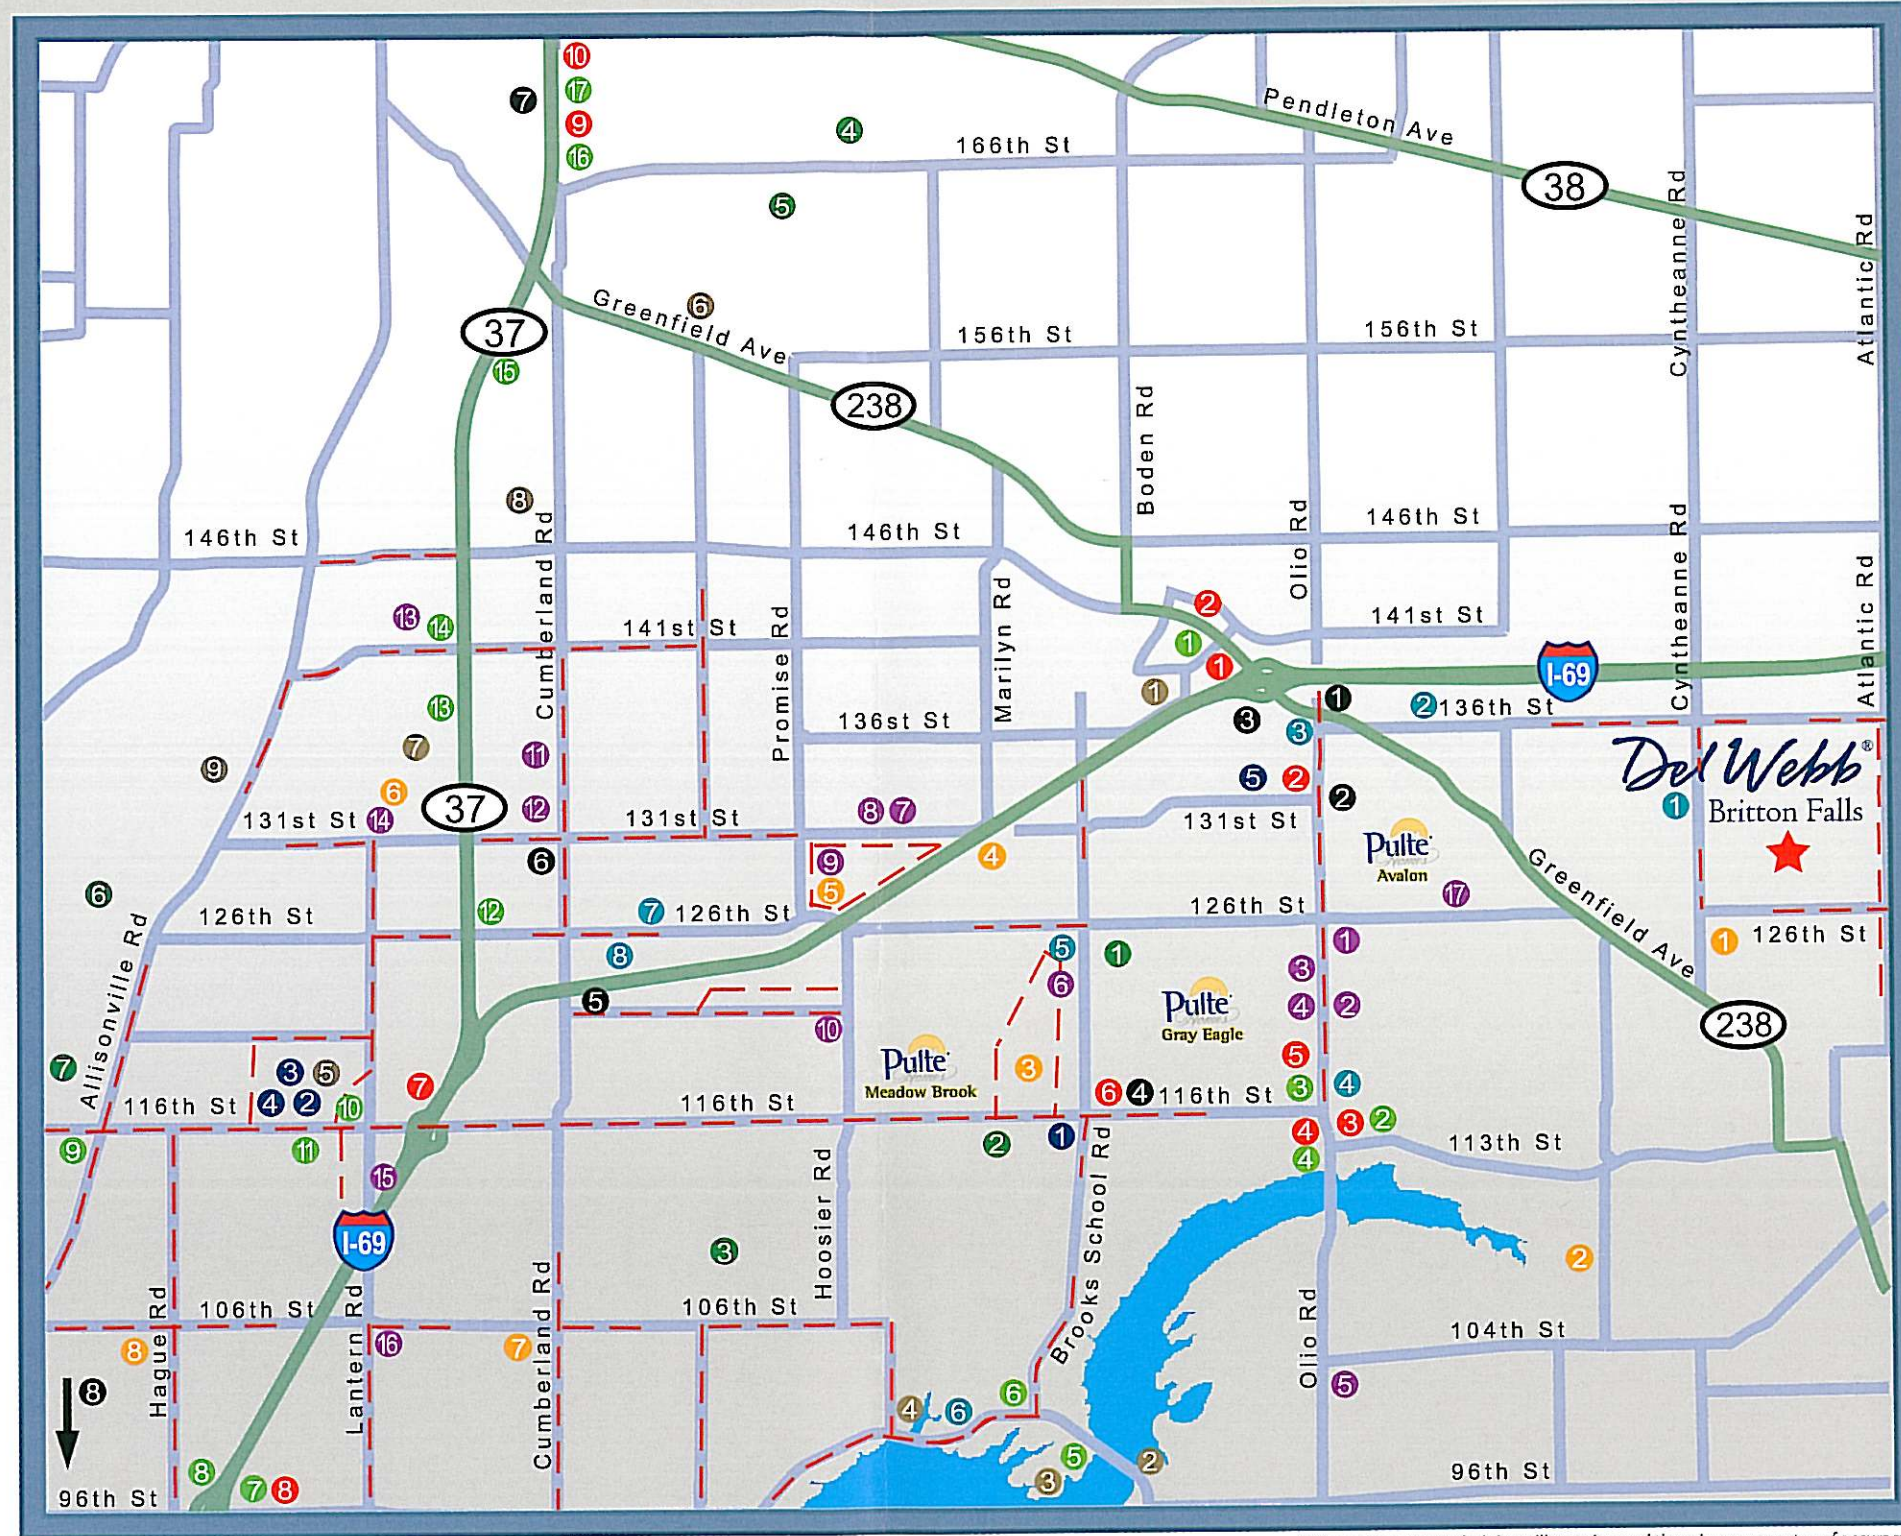

SHOPPING

1. Hamilton Town Center Outdoor Mall
  JC Penney, Borders, Bed Bath & Beyond, Dick's, Steinmart, DSW Shoes, Lens Crafters, Chico's, Coldwater Creek, Joseph Banks, Ulta, Ann Taylor Loft
2. Saxony Corporate Campus and Village Center
3. CVS Pharmacy
4. Walgreens Pharmacy
5. Kroger Supermarket
6. Marsh Supermarket
7. Super Target
8. Super Wal-Mart, Kohls, Meijer
9. Best Buy, Linens & Things, Lowes, Meijer
10. Super Wal-Mart, Sears, Kohl's, Home Depot

RESTAURANTS

1. Hamilton Town Center Restaurants
  Houlihan's, Mo's Irish Pub, Stonecreek, Red Robin, Paradise Bakery, McAllister's, Noodles & Co., Five Guys Burgers, Qdoba, Cuppy's Coffee, Coldstone Creamery
2. Castler's Bar and Grill
3. Sandstone Bar & Grill
4. Pizza Hut, Quizno's, El Rodeo
5. Bella Vita Ristorante, Puccini's Pizza, Eddie's
6. Infusion Restaurant and Bar
7. Cracker Barrel, Bennigan's, Ruby Tuesday's
8. Cheeseburger in Paradise, Peterson's
9. Sahn's Restaurant
10. O'Charley's, Nickel Plate Bar and Grill
11. Original Pancake House
12. Texas Roadhouse, The RAM
13. Buffalo Wild Wings, Claude and Annie's
14. Old Custard Stand
15. Golden Corral Buffet
16. Applebee's Bar and Grill, O'Charley's, Chili's
17. Logan's Roadhouse, Panera, Bob Evans

GOVERNMENT

1. Fall Creek Township Offices, Fire Station
2. Town Hall
3. Police and Fire Department
4. Post Office
5. 24-hour Automated Postal Center

This map is not to scale. It is an illustration and there is no guarantee of accuracy.

PARKS

1. Cyntheanne Park
2. Geist Park
3. Brooks School Park
4. Mudsock Fields
5. Billericay Park
6. Harrison Thompson Park
7. Cumberland Park
8. Ritchey Woods Nature Preserve

MEDICAL

1. St. Vincent Medical Center NE
2. Community Health Pavilion
3. Clarian Health Partners Hospital
4. St. Vincent Physician Network
5. Community Home Health Services
6. Community Medical Pavilion
7. Indiana Surgery Center
8. Community North and Heart Hospital

CHURCHES

1. Crossroads Community Church
2. St. John Vianney
3. Bethlehem United Methodist
4. Fall Creek Wesleyan
5. New Hope Presbyterian
6. Holy Spirit @ Geist Catholic
7. Christ the Savior Lutheran
8. Hamilton Hills Baptist

GOLF

1. Gray Eagle Golf Course
2. Hawthorns Country Club, *Private*
3. Ironwood Golf Course
4. Stoney Creek Golf Club
5. The Sagamore Club, *Private*
6. Prairie View Golf Course
7. River Glen Country Club

SCHOOLS

1. Hamilton Southeastern High
2. Fall Creek Intermediate
3. Fall Creek Elementary
4. Hamilton Southeastern Jr High
5. Geist Elementary
6. Brooks School Elementary
7. Sand Creek Intermediate
8. Sand Creek Elementary
9. HSE Freshman / Fishers High
10. Hoosier Road Elementary
11. Cumberland Road Elementary
12. Fishers Jr High
13. Harrison Parkway Elementary
14. New Britton Elementary
15. Fishers Elementary
16. Lantern Road Elementary
17. Thorpe Creek Elementary

OTHER

1. Hamilton 16 IMAX Movie Theater
2. Olio Bridge Boat Launch Ramp
3. Geist Marina, Yacht and Sail Clubs
4. Log Cabin Animal Hospital
5. Fishers Library
6. Belfry Community Theater
7. Pinheads Bowling
8. Indoor Golf
9. Conner Prairie Living History

--- Indicates Multi-Use Trail